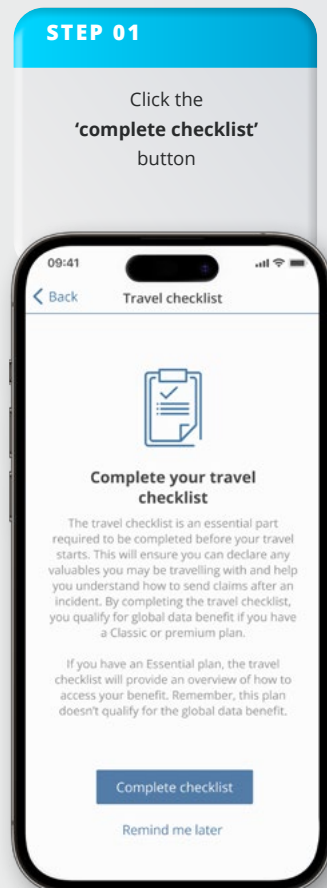

Travel checklist

The travel checklist will help you understand how to **submit a claim** and **declare your valuables**. In addition, by completing this checklist you can activate your travel rewards.

*Single item limit waived when valuables are declared