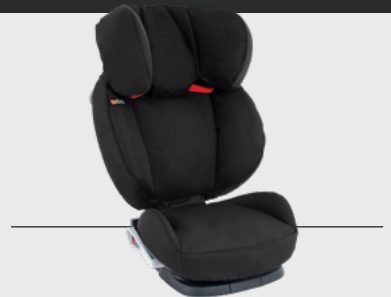

Discovery Insure Born Fabulous car seat list

BeSafe®
iZi Flex FIX i-Size
Booster Seat R5 999

BeSafe®
iZi Flex S FIX
Booster Seat R4 999

BeSafe®
iZi Up X3
(Forward Facing) R4 399

BeSafe®
iZi Kid i-Size X3
(Rear Facing) BLACK CAB R9 999

BeSafe®
iZi Modular X1 i-Size
(Rear and Forward Facing) R7 999

BeSafe®
iZi Twist B i-Size
(Rear Facing) R12 999

BeSafe®
iZi Go Modular X1 i-Size R4 199

BeSafe®
iZi Go X1 Black Cab
(Rear Facing) R2 999

BeSafe®
iZi Up X3 ISOFIX
(Forward Facing) R4 999

BeSafe®
iZi Go X1 Protection Cover
White R699

BeSafe®
iZi Transfer Light Grey Side R999

BeSafe®
Haven Peak-Mesh Frontal
X-straps (front zipper open) R2 499

BeSafe®
Child Seat Cover iZi Flex R1 399

BeSafe®
Child Seat Cover iZi Modular R1 399