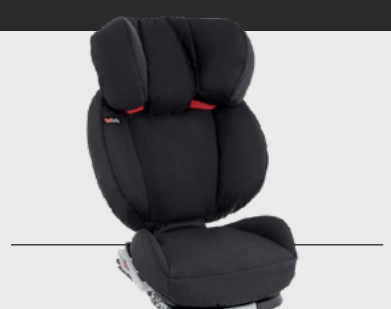

Discovery Insure Born Fabulous car seat list

BeSafe®
iZi Flex FIX i-Size
Booster Seat R5 999

BeSafe®
iZi Flex S FIX
Booster Seat R4 999

BeSafe®
iZi Up X3
(Forward Facing) R4 399

BeSafe®
iZi Kid i-Size X3
(Rear Facing) BLACK CAB R9 999

BeSafe®
iZi Modular X1 i-Size
(Rear and Forward Facing) R7 999

BeSafe®
iZi Twist B i-Size
(Rear Facing) R12 999

BeSafe®
iZi Go Modular X1 i-Size R4 199

BeSafe®
iZi Go X1 Black Cab
(Rear Facing) R2 999

BeSafe®
iZi Up X3 ISOFIX
(Forward Facing) R4 999

BeSafe®
iZi Go X1 Protection Cover
White R699

BeSafe®
iZi Transfer Light Grey Side R999

BeSafe®
Haven Peak-Mesh Frontal
X-straps (front zipper open) R2 499

BeSafe®
Child Seat Cover iZi Flex R1 399

BeSafe®
Child Seat Cover iZi Modular R1 399